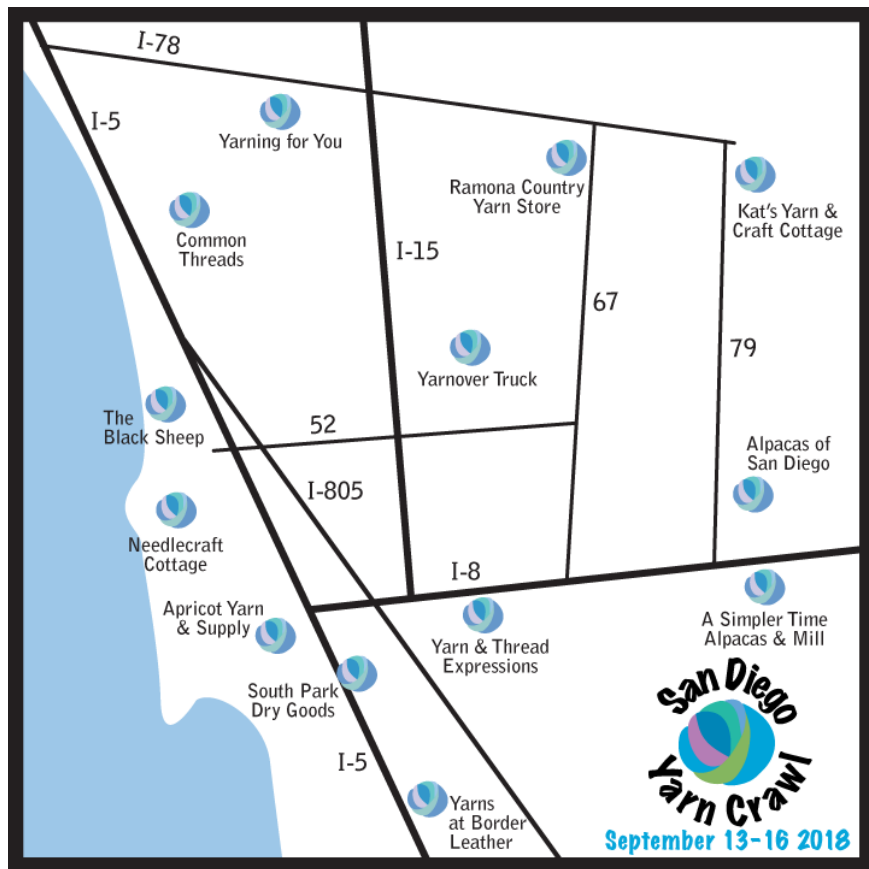

Special Yarn Crawl weekend hours!

Thursday: 9 am to 6 pm Saturday: 9 am to 6 pm
Friday: 9 am to 6 pm Sunday: 10 am to 4 pm

Crawl Participation Rules

Crawler must be 16 years of age or older to participate. Only 1 passport per crawler for the 4-day event. Crawler's name must be filled out on passport before getting stamped. Crawler must be present when her/his passport is stamped. To qualify for a location basket, a Crawler must visit a minimum of 3 locations. Passports and prizes are non-transferable. Photo ID is required when claiming prizes. Prizes are forfeited if unclaimed by October 16, 2018. All grand prize Gift Certificates expire September 16, 2019. For more information please visit the SDYC website. **Have fun!**

 @sd_yarn_crawl

 @SDYarnCrawler

 @SDYarnCrawl

 san-diego-yarn-crawl

Visit our website: www.SanDiegoYarnCrawl.com

San Diego Yarn Crawl

September 13-16 2018
OFFICIAL PASSPORT

Visit and get a stamp
at each location to
be entered in the
grand prize drawing!

How to Crawl

- Present this SDYC 2018 Passport at each venue you visit to receive that location's stamp. Leave your passport at your last stop. It will be entered to win a basket full of goodies from that location.
- Everyone who completes the crawl and receives a stamp from each of the participating locations will receive a bonus coupon sheet containing special discounts for each location.
- Crawlers who receive a stamp from each of the participating locations will also be automatically entered to win our Grand Prize. The Grand Prize is a \$50 gift certificate to each location with a **total value of \$650!**